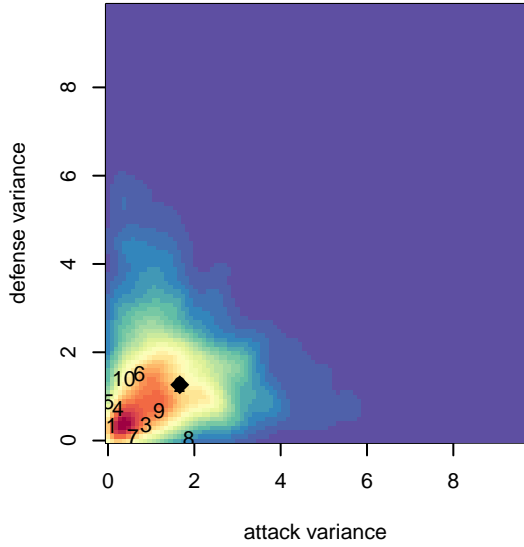

Idaho Rush Premier G01

Idaho Rush SC
 Boise, ID
 G01 total strength=1774
 attack=26.09 defense=32.77
 spr league = Spr Idaho D3 U15/16 Div 1
 notes= Correa 2014

alt names used:
 Idaho Rush Blue G01
 IDAHO RUSH BLUE
 IDAHO RUSH BLUE
 IDAHO RUSH PREMIER

Venues played:
 2016 Showcase of Champions U16/15 Diamon
 2016 Showcase of Champions U16/15 Platinun
 2016 Carlsbad Nov Nights College Showcase E
 2016 Spr Idaho D3 U15/16 Division 1

Idaho Rush Premier G01
 Dots are actual minus expected GF (blue circles) and GA (red triangles).
 Blue line is smoothed change in attack strength. Red is smoothed change in defense strength.

**attack and defense variance (black dot)
relative to other teams
and top 10 in region**

**attack and defense rating
relative to others at age
and all opponents in last 13 months**

**attack and defense rating
relative to others at age
and all opponents in last 13 months**

Performance relative to 13 month average

Performance relative to 13 month average

Distribution of opponents
 Red = Lose zone, Blue = Win zone, Green = Even
 Black line separates win/lose zones

lot. A=Neither has attack advantage, B=Opponent has both attack and defense advantage, C=Opponent has both attack and defense disadvantage, D=Both have