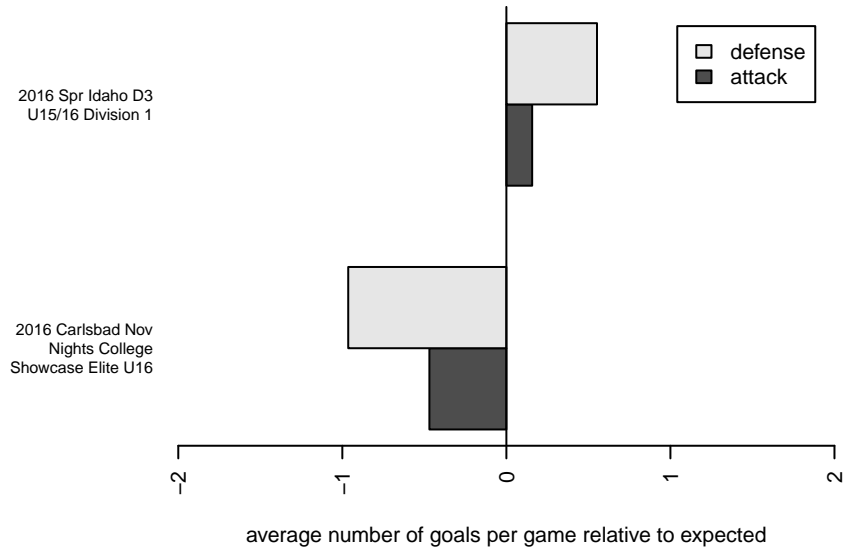

Venues played:
 2016 Showcase of Champions U16/15 Diamon
 2016 Showcase of Champions U16/15 Platinun
 2016 Carlsbad Nov Nights College Showcase E
 2016 Spr Idaho D3 U15/16 Division 1

Idaho Rush Premier G01
 Dots are actual minus expected GF (blue circles) and GA (red triangles).
 Blue line is smoothed change in attack strength. Red is smoothed change in defense strength.

**attack and defense variance (black dot)
relative to other teams
and top 10 in region**

**attack and defense rating
relative to others at age
and all opponents in last 13 months**

**attack and defense rating
relative to others at age
and all opponents in last 13 months**

Performance relative to 13 month average

Performance relative to 13 month average

Distribution of opponents
 Red = Lose zone, Blue = Win zone, Green = Even
 Black line separates win/lose zones

lot. A=Neither has attack advantage, B=Opponent has both attack and defense advantage, C=Opponent has both attack and defense disadvantage, D=Both have