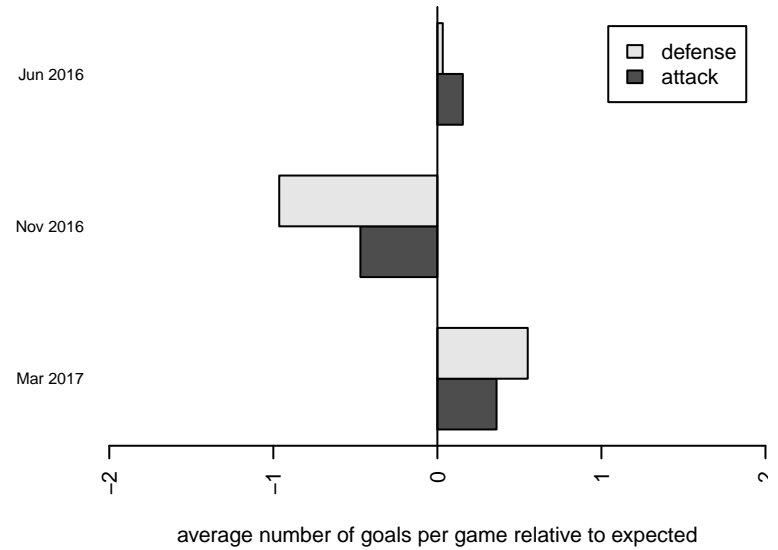

Venues played:
 2016 Showcase of Champions U16/15 Diamon
 2016 Showcase of Champions U16/15 Platinun
 2016 Carlsbad Nov Nights College Showcase E
 2016 Spr Idaho D3 U15/16 Division 1

Idaho Rush Premier G01
 Dots are actual minus expected GF (blue circles) and GA (red triangles).
 Blue line is smoothed change in attack strength. Red is smoothed change in defense strength.

**attack and defense variance (black dot)
relative to other teams
and top 10 in region**

**attack and defense rating
relative to others at age
and all opponents in last 13 months**

**attack and defense rating
relative to others at age
and all opponents in last 13 months**

Performance relative to 13 month average

Performance relative to 13 month average

Distribution of opponents
 Red = Lose zone, Blue = Win zone, Green = Even
 Black line separates win/lose zones

lot. A=Neither has attack advantage, B=Opponent has both attack and defense advantage, C=Opponent has both attack and defense disadvantage, D=Both have