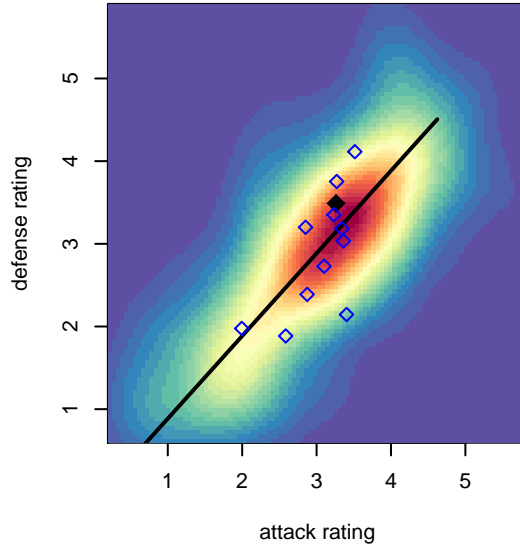

Idaho Rush Premier G01

Idaho Rush SC
 Boise, ID
 G01 total strength=1774
 attack=26.09 defense=32.77
 spr league = Spr Idaho D3 U15/16 Div 1
 notes= Correa 2014

alt names used:
 Idaho Rush Blue G01
 IDAHO RUSH BLUE
 IDAHO RUSH BLUE
 IDAHO RUSH PREMIER

Venues played:
 2016 Showcase of Champions U16/15 Diamon
 2016 Showcase of Champions U16/15 Platinun
 2016 Carlsbad Nov Nights College Showcase E
 2016 Spr Idaho D3 U15/16 Division 1

Idaho Rush Premier G01
 Dots are actual minus expected GF (blue circles) and GA (red triangles).
 Blue line is smoothed change in attack strength. Red is smoothed change in defense strength.

**attack and defense variance (black dot)
relative to other teams
and top 10 in region**

**attack and defense rating
relative to others at age
and all opponents in last 13 months**

**attack and defense rating
relative to others at age
and all opponents in last 13 months**

Performance relative to 13 month average

Performance relative to 13 month average

Distribution of opponents
 Red = Lose zone, Blue = Win zone, Green = Even
 Black line separates win/lose zones

lot. A=Neither has attack advantage, B=Opponent has both attack and defense advantage, C=Opponent has both attack and defense disadvantage, D=Both have