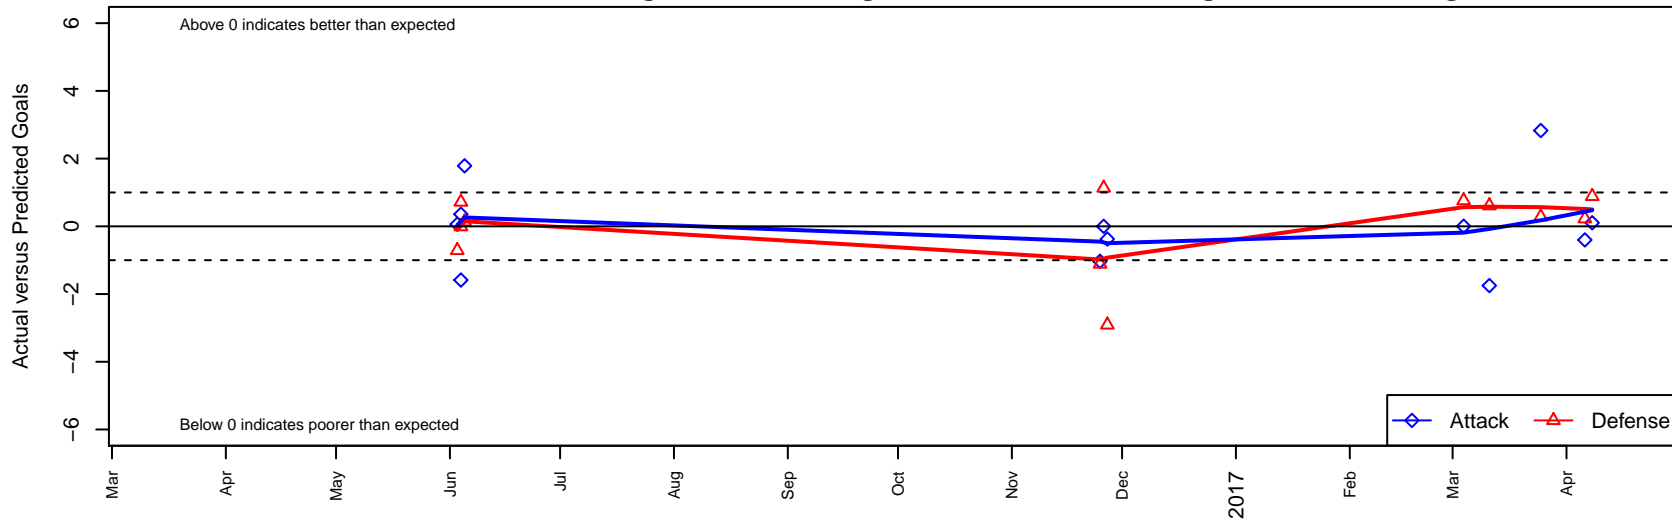

Idaho Rush Premier G01

Idaho Rush SC
 Boise, ID
 G01 total strength=1774
 attack=26.09 defense=32.77
 spr league = Spr Idaho D3 U15/16 Div 1
 notes= Correa 2014

alt names used:
 Idaho Rush Blue G01
 IDAHO RUSH BLUE
 IDAHO RUSH BLUE
 IDAHO RUSH PREMIER

Venues played:
 2016 Showcase of Champions U16/15 Diamon
 2016 Showcase of Champions U16/15 Platinun
 2016 Carlsbad Nov Nights College Showcase E
 2016 Spr Idaho D3 U15/16 Division 1

Idaho Rush Premier G01
 Dots are actual minus expected GF (blue circles) and GA (red triangles).
 Blue line is smoothed change in attack strength. Red is smoothed change in defense strength.

**attack and defense variance (black dot)
relative to other teams
and top 10 in region**

**attack and defense rating
relative to others at age
and all opponents in last 13 months**

**attack and defense rating
relative to others at age
and all opponents in last 13 months**

Performance relative to 13 month average

Performance relative to 13 month average

Distribution of opponents
 Red = Lose zone, Blue = Win zone, Green = Even
 Black line separates win/lose zones

lot. A=Neither has attack advantage, B=Opponent has both attack and defense advantage, C=Opponent has both attack and defense disadvantage, D=Both have