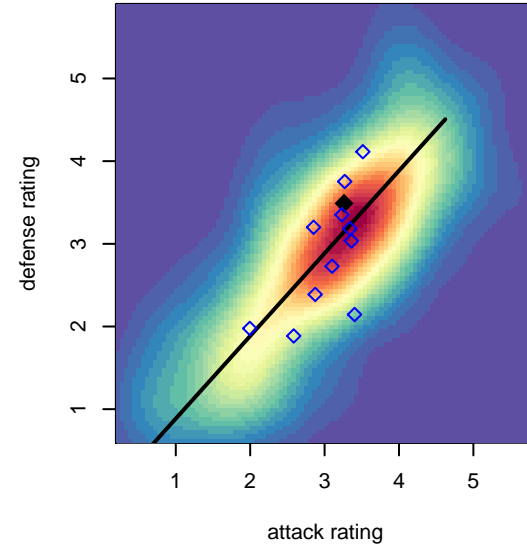

Idaho Rush Premier G01

Idaho Rush SC
 Boise, ID
 G01 total strength=1774
 attack=26.09 defense=32.77
 spr league = Spr Idaho D3 U15/16 Div 1
 notes= Correa 2014

alt names used:
 Idaho Rush Blue G01
 IDAHO RUSH BLUE
 IDAHO RUSH BLUE
 IDAHO RUSH PREMIER

Venues played:
 2016 Showcase of Champions U16/15 Diamon
 2016 Showcase of Champions U16/15 Platinun
 2016 Carlsbad Nov Nights College Showcase E
 2016 Spr Idaho D3 U15/16 Division 1

Idaho Rush Premier G01
 Dots are actual minus expected GF (blue circles) and GA (red triangles).
 Blue line is smoothed change in attack strength. Red is smoothed change in defense strength.

**attack and defense variance (black dot)
relative to other teams
and top 10 in region**

**attack and defense rating
relative to others at age
and all opponents in last 13 months**

**attack and defense rating
relative to others at age
and all opponents in last 13 months**

Performance relative to 13 month average

Performance relative to 13 month average

Distribution of opponents
 Red = Lose zone, Blue = Win zone, Green = Even
 Black line separates win/lose zones

lot. A=Neither has attack advantage, B=Opponent has both attack and defense advantage, C=Opponent has both attack and defense disadvantage, D=Both have