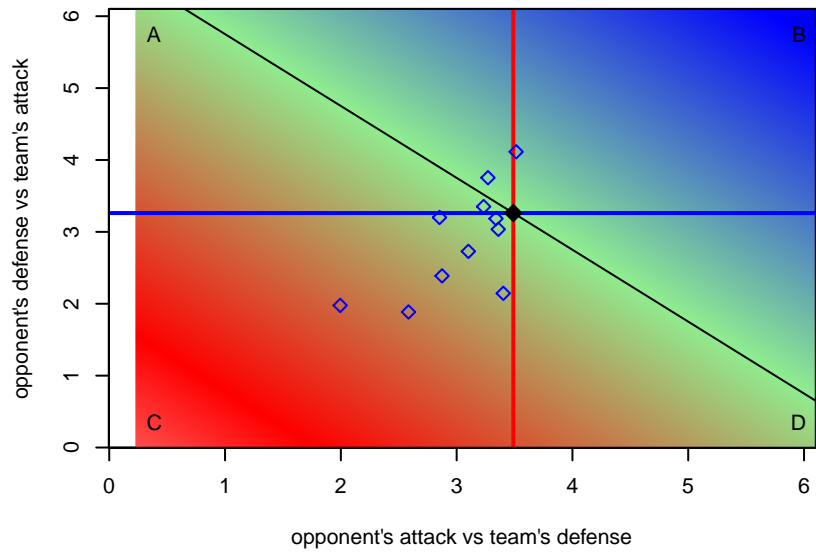

Venues played:
 2016 Showcase of Champions U16/15 Diamon
 2016 Showcase of Champions U16/15 Platinun
 2016 Carlsbad Nov Nights College Showcase E
 2016 Spr Idaho D3 U15/16 Division 1

Idaho Rush Premier G01
 Dots are actual minus expected GF (blue circles) and GA (red triangles).
 Blue line is smoothed change in attack strength. Red is smoothed change in defense strength.

**attack and defense variance (black dot)
relative to other teams
and top 10 in region**

**attack and defense rating
relative to others at age
and all opponents in last 13 months**

**attack and defense rating
relative to others at age
and all opponents in last 13 months**

Performance relative to 13 month average

Performance relative to 13 month average

Distribution of opponents
 Red = Lose zone, Blue = Win zone, Green = Even
 Black line separates win/lose zones

lot. A=Neither has attack advantage, B=Opponent has both attack and defense advantage, C=Opponent has both attack and defense disadvantage, D=Both have